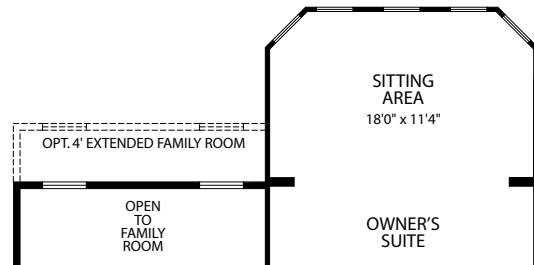

The Manchester II

by Drees Homes

FRONT VARIES PER ELEVATION

Second Level

Optional Gameroom

Optional Bedroom #5 and Full Bath

Optional Sitting Area with Morning Room

Optional Sitting Area with Sunroom

The Manchester II

by Drees Homes

FRONT VARIES PER ELEVATION

Optional Finished Lower Level

FRONT VARIES PER ELEVATION

Alternate Second Floor

FRONT VARIES PER ELEVATION

Alternate Second Floor with Jack and Jill Bath