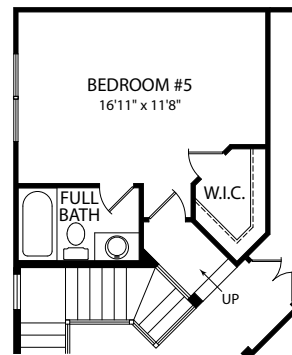

The Manchester II

by Drees Homes

FRONT VARIES PER ELEVATION

Second Level

Optional Gameroom

Optional Bedroom #5 and Full Bath

Optional Sitting Area with Morning Room

Optional Sitting Area with Sunroom

The Manchester II

by Drees Homes

FRONT VARIES PER ELEVATION

Optional Finished Lower Level

FRONT VARIES PER ELEVATION

Alternate Second Floor

FRONT VARIES PER ELEVATION

Alternate Second Floor with Jack and Jill Bath