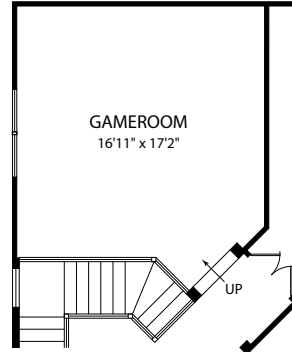

The Manchester II

by Drees Homes

FRONT VARIES PER ELEVATION

Second Level

Optional Gameroom

Optional Bedroom #5 and Full Bath

Optional Sitting Area with Morning Room

Optional Sitting Area with Sunroom

The Manchester II

by Drees Homes

FRONT VARIES PER ELEVATION

Optional Finished Lower Level

FRONT VARIES PER ELEVATION

Alternate Second Floor

FRONT VARIES PER ELEVATION

Alternate Second Floor with Jack and Jill Bath