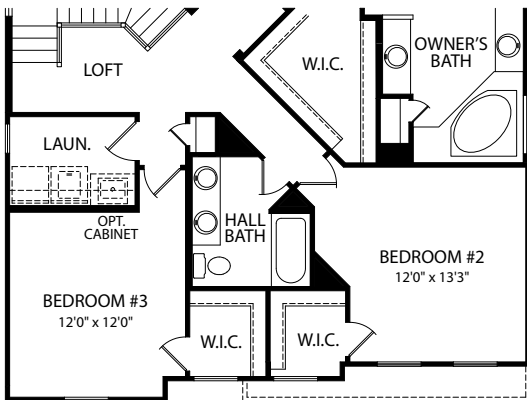

The Manchester II

by Drees Homes

FRONT VARIES PER ELEVATION

Second Level

Optional Gameroom

Optional Bedroom #5 and Full Bath

Optional Sitting Area with Morning Room

Optional Sitting Area with Sunroom

The Manchester II

by Drees Homes

FRONT VARIES PER ELEVATION

Optional Finished Lower Level

FRONT VARIES PER ELEVATION

Alternate Second Floor

FRONT VARIES PER ELEVATION

Alternate Second Floor with Jack and Jill Bath