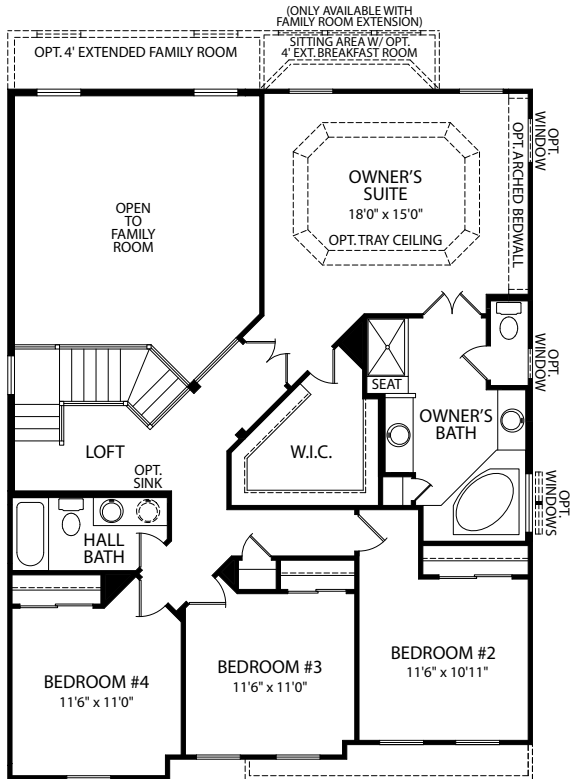

The Manchester II

by Drees Homes

FRONT VARIES PER ELEVATION

Second Level

Optional Gameroom

Optional Bedroom #5 and Full Bath

Optional Sitting Area with Morning Room

Optional Sitting Area with Sunroom

The Manchester II

by Drees Homes

FRONT VARIES PER ELEVATION

Optional Finished Lower Level

FRONT VARIES PER ELEVATION

Alternate Second Floor

FRONT VARIES PER ELEVATION

Alternate Second Floor with Jack and Jill Bath