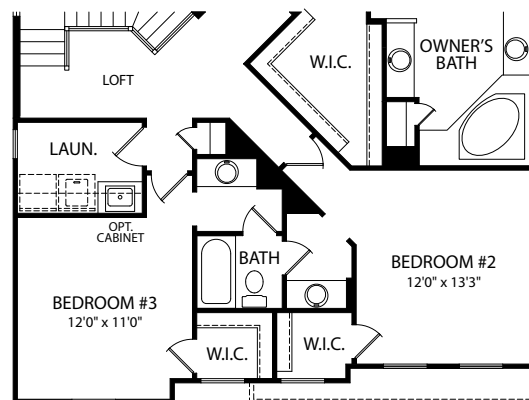

The Manchester II

by Drees Homes

FRONT VARIES PER ELEVATION

Second Level

Optional Gameroom

Optional Bedroom #5 and Full Bath

Optional Sitting Area with Morning Room

Optional Sitting Area with Sunroom

The Manchester II

by Drees Homes

FRONT VARIES PER ELEVATION

Optional Finished Lower Level

FRONT VARIES PER ELEVATION

Alternate Second Floor

FRONT VARIES PER ELEVATION

Alternate Second Floor with Jack and Jill Bath