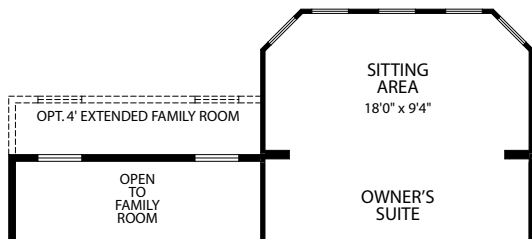

The Manchester II

by Drees Homes

FRONT VARIES PER ELEVATION

Second Level

Optional Gameroom

Optional Bedroom #5 and Full Bath

Optional Sitting Area with Morning Room

Optional Sitting Area with Sunroom

The Manchester II

by Drees Homes

FRONT VARIES PER ELEVATION

Optional Finished Lower Level

FRONT VARIES PER ELEVATION

Alternate Second Floor

FRONT VARIES PER ELEVATION

Alternate Second Floor with Jack and Jill Bath