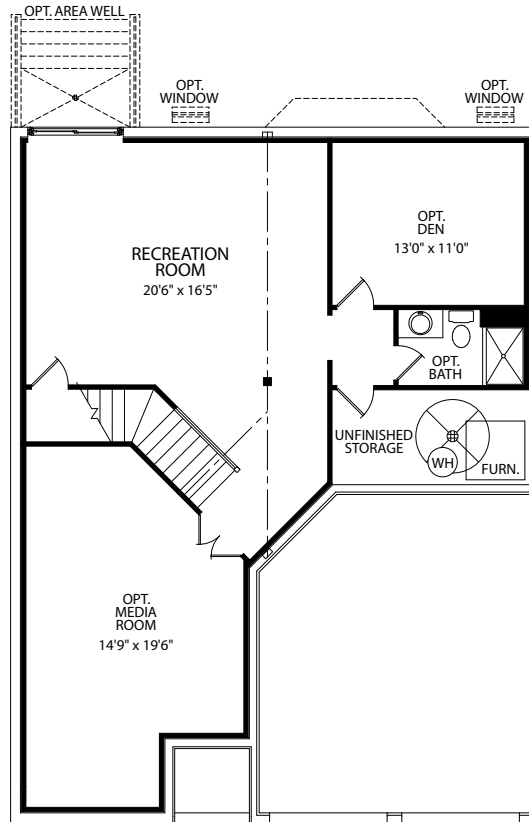

The Manchester II

by Drees Homes

FRONT VARIES PER ELEVATION

Second Level

Optional Gameroom

Optional Bedroom #5 and Full Bath

Optional Sitting Area with Morning Room

Optional Sitting Area with Sunroom

The Manchester II

by Drees Homes

FRONT VARIES PER ELEVATION

Optional Finished Lower Level

FRONT VARIES PER ELEVATION

Alternate Second Floor

FRONT VARIES PER ELEVATION

Alternate Second Floor with Jack and Jill Bath